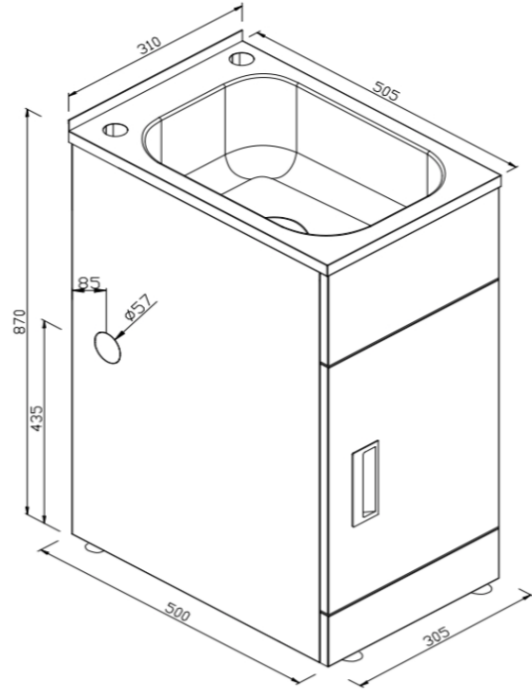

LD 3150

LAVASSA 20L Laundry Tub & Cabinet

SPECIFICATIONS

CLEANING & MAINTENANCE:

All Sinks should be cleaned with mild detergent and water
All Products must be cleaned with a soft cloth with soapy water, avoid waxes, solvents, abrasives, acids and other chemical based cleaners
Warranty will be void if damages are caused by unsuitable cleaning products